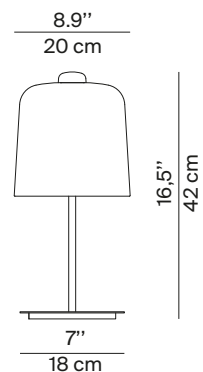

Insulation class and mark:

Rating: 220-240 V ~ 50/60 Hz

Reference code:	Complete lamp with diffuser Ø 20 cm
B0220	1B020=200001 matt black 1B020=200002 matt white 1B020=200013 matt brick red 1B020=200039 matt dove gray
	Structure
B0240D	1B020=40D001 matt black 1B020=40D002 matt white 1B020=40D013 matt brick red 1B020=40D039 matt dove gray
	Diffusers Ø 40 cm
B02/2	1B020/200001 matt black 1B020/200002 matt white 1B020/200013 matt brick red 1B020/200039 matt dove gray

B0240D + B02/2