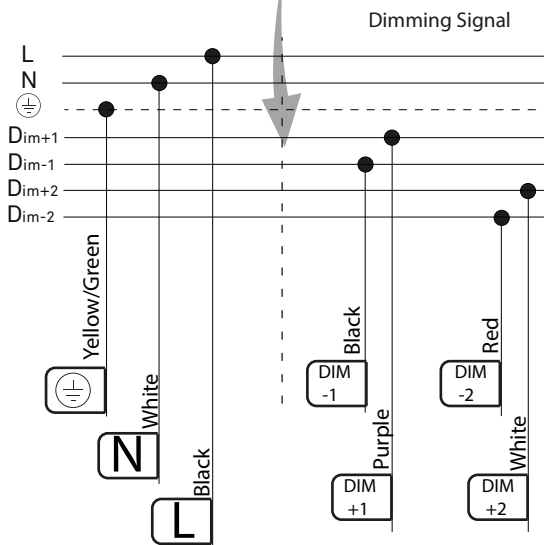

x1

x1

kg 3 kg

lb 6.6 lb

LED STRIP

D71PV - D71CV
D71PVC - D71CVC

1

D71P1V
D71P1VC

1.1

1.2

1.3

D71/6DV - D71/7DV

3

3.1

3.2

3.3