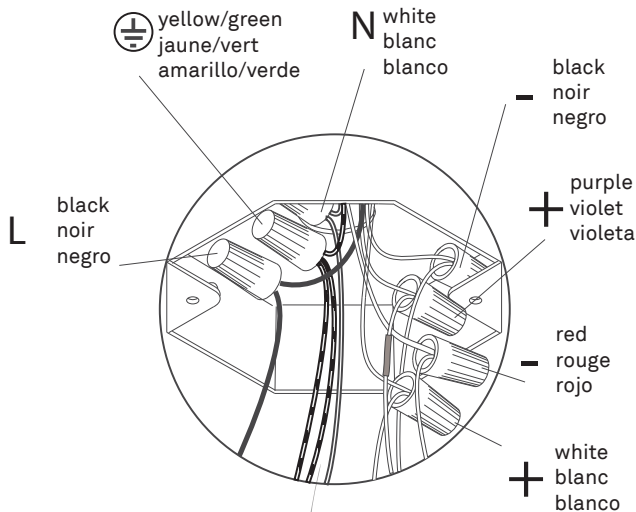

x1

x1

kg 3 kg

lb 6.6 lb

LED STRIP

D71PV - D71CV
D71PVC - D71CVC

1

D71P1V
D71P1VC

1.1

1.2

1.3

D71/6DV - D71/7DV

3

3.1

3.2

3.3